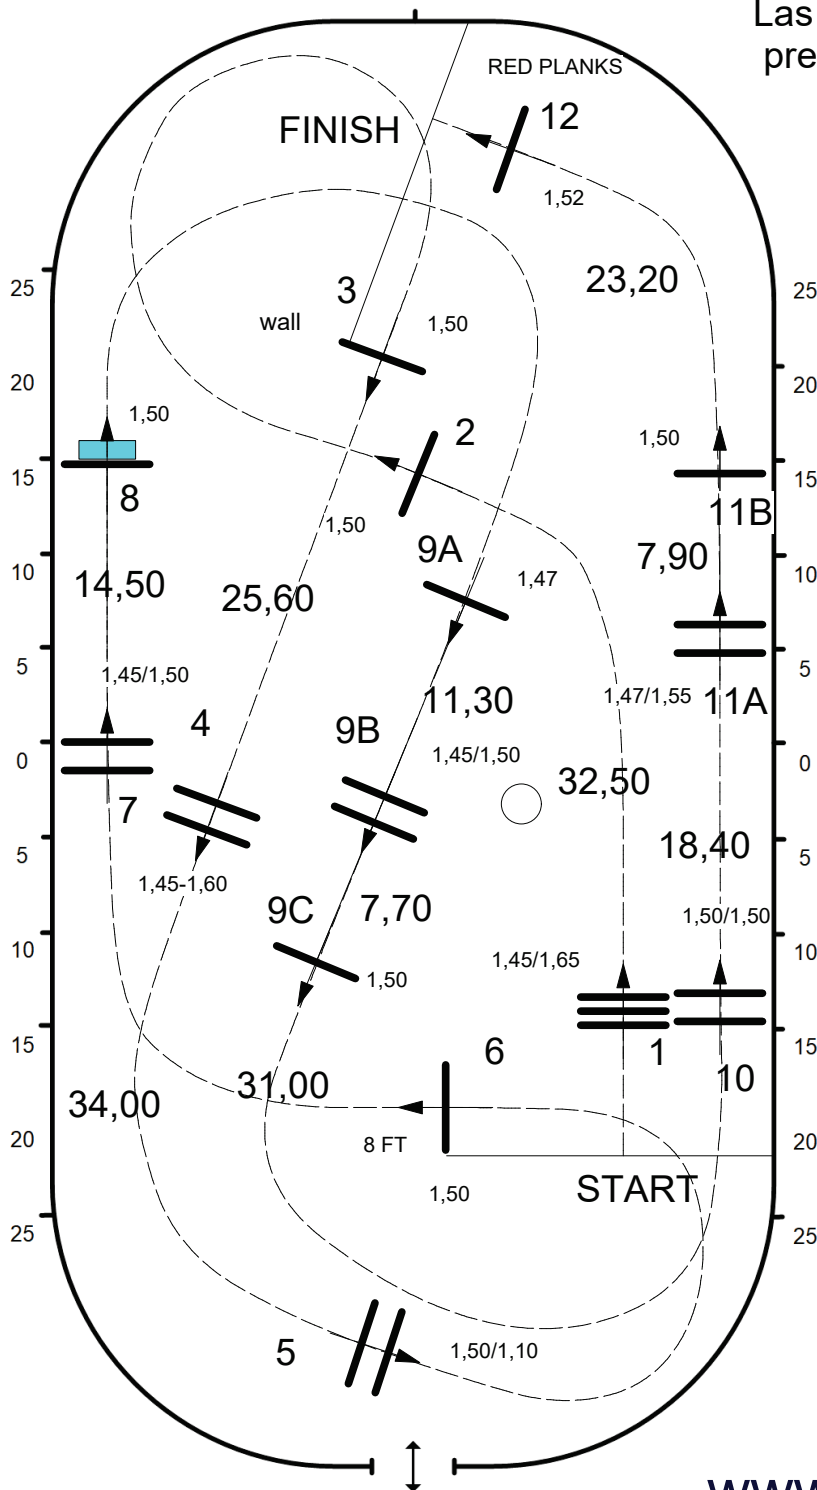

BLENHEIM EQUISPORTS 2017

THE LAS VEGAS NATIONAL CSI-W****

$50,000 FEI 1.50m

Las Vegas National Welcome Jumper Classic*,
presented by Walter Oil & Gas Corporation

- TABLE: A
- NATIONAL RG:
- FEI RG / ART: 238.2.1

- HEIGHT: 1,50 m
- SPEED: 350m/min
- FIRST ROUND: 1 - 12
- DISTANCE: 420m
- TIME ALLOWED: 72 sec

(only in case of tie of faults & time for 1st.place)

- JUMP OFF: 4,5,6,7,9B,9C,10,2
- J/O DISTANCE: 280m
- J/O TIME ALLOWED: 48 sec

WORLDWIDE
EQUESTRIAN SOLUTIONS

Course Designer: Oscar Soberon

www.worldwideequestrian.com

FOOTING: ALL WEATHER

SCALE: 1:400

OSCAR SOBERON - DALLAS , TX
CATSY CRUZ - MONTERREY , MEX